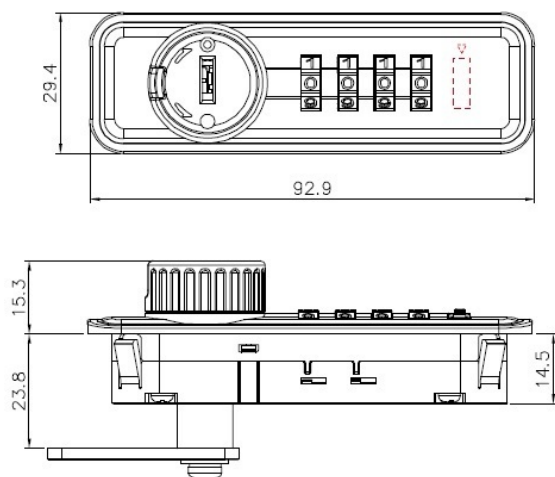

## Description:

Combi. Cam Lock M3001, Private, RH, 4-Digit, M+Code Finder, Over Turn Knob Protection, Str. Cam C/E:44,7mm, Master Code A301,, Horizontal Installation, Panel Thickness from 0,8 to 22 mm, By Use of Various Back Plates

## Item number:

14.08.225-0

Units	Box	Carton	HS Code	Barcode
Pcs.			8301300000	
				5704866045384

Right hand

Straight Cam 7