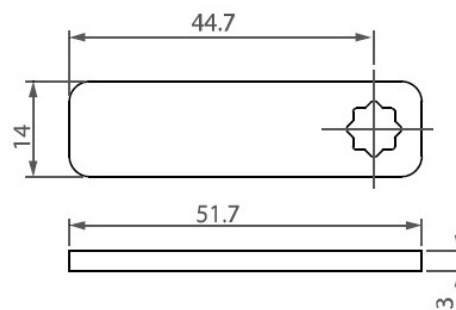

## Description:

Combi. Cam Lock M3001, Private, RH, 4-Digit, M+Code Finder, Over Turn Knob Protection, Str. Cam C/E:44,7mm, Master Code A301,, Horizontal Installation, Panel Thickness from 0,8 to 22 mm, By Use of Various Back Plates

## Item number:

14.08.225-0

Units	Box	Carton	HS Code	Barcode
Pcs.			8301300000	
				5704866045384

Right hand

Straight Cam 7